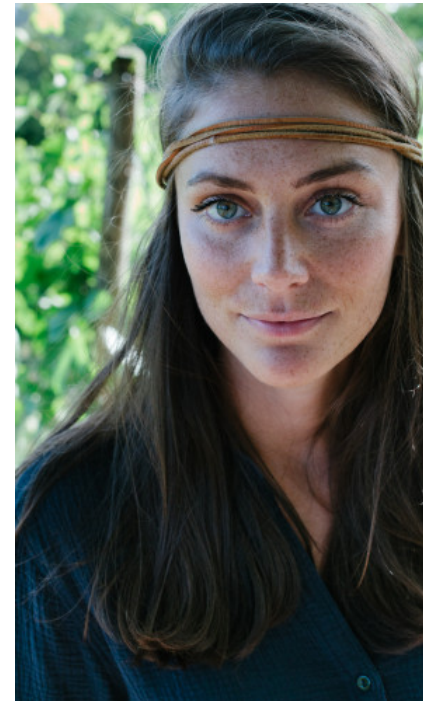

The models

LANGUAGE SKILLS

German · native
English · fluently
French · fluently

CURRENT OCCUPATION

Sales manager

FAIR EXPERIENCE

I have already been allowed to gain experience as a hostess at various trade fairs and events. I am an open and communicative person who likes to approach other people.

EDUCATION

Business studies

INA N. - #5704

KREUZSTR. 34 · 33602 BIELEFELD · GERMANY · +49 521 3373 2910

WWW.THE-MODELS.DE · INFO@THE-MODELS.DE

HEIGHT · 164CM
SIZE · 38

SHOES · 38 EU
B/W/H · 91/75/93

YEAR OF BIRTH · 1985
HAIR · BROWN