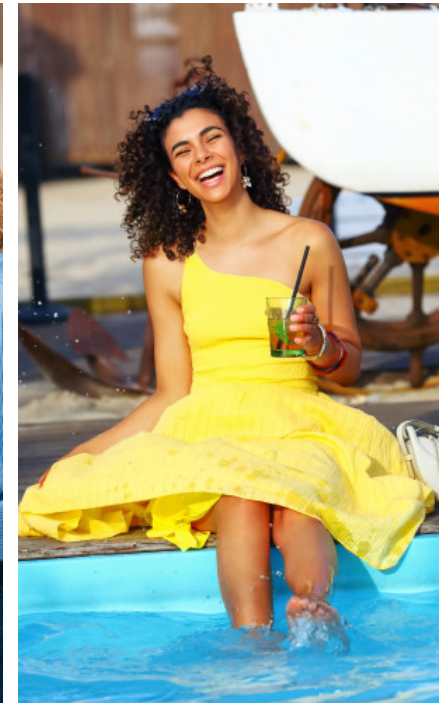

EDUCATION

A-levels

JANA S. - #52572

KREUZSTR. 34 · 33602 BIELEFELD · GERMANY · +49 521 3373 2910

WWW.THE-MODELS.DE · INFO@THE-MODELS.DE

HEIGHT · 174CM
SIZE · 36

SHOES · 39 EU
B/W/H · 82/63/92

YEAR OF BIRTH · 1995
HAIR · DARK BROWN