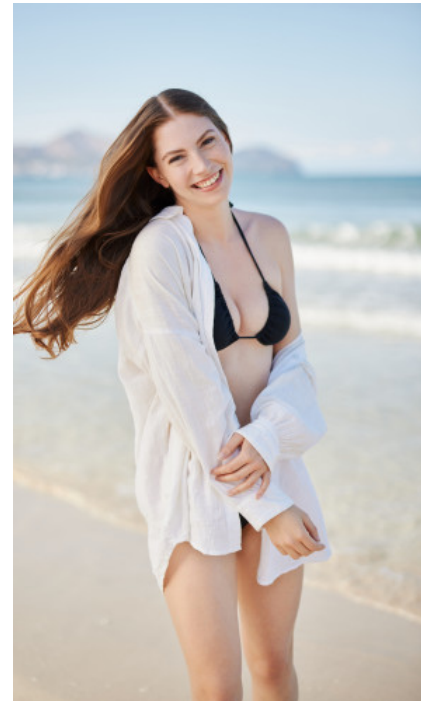

EDUCATION

A-levels

JULIA S. - #47579

KREUZSTR. 34 · 33602 BIELEFELD · GERMANY · +49 521 3373 2910

WWW.THE-MODELS.DE · INFO@THE-MODELS.DE

HEIGHT · 175CM
SIZE · 36

SHOES · 39 EU
B/W/H · 90/66/94

YEAR OF BIRTH · 1994
HAIR · RED BROWN