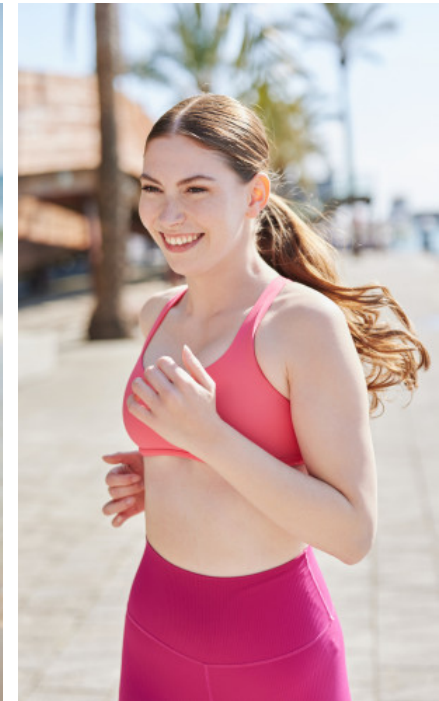

The models

LANGUAGE SKILLS

German · native
English · native
Dutch · basic knowledge

CURRENT OCCUPATION

Model & actress

FAIR EXPERIENCE

As a hostess I can look back on numerous experiences in the last 8 years at trade fairs (e.g. CeMAT, Glow, FIBO, ISM, A+A) and international customer events. In particular, I have worked in reception,...

EDUCATION

A-levels

JULIA S. - #47579

KREUZSTR. 34 · 33602 BIELEFELD · GERMANY · +49 521 3373 2910

WWW.THE-MODELS.DE · INFO@THE-MODELS.DE

HEIGHT · 175CM
SIZE · 36

SHOES · 39 EU
B/W/H · 90/66/94

YEAR OF BIRTH · 1994
HAIR · RED BROWN