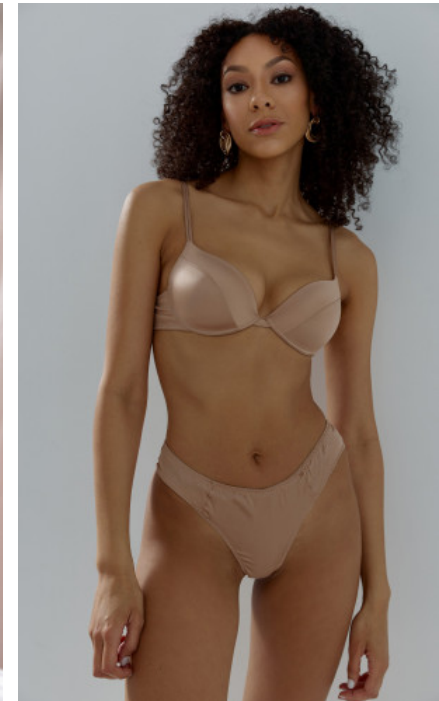

EDUCATION

Study

MIRIAM C. - #47312

KREUZSTR. 34 · 33602 BIELEFELD · GERMANY · +49 521 3373 2910

WWW.THE-MODELS.DE · INFO@THE-MODELS.DE

HEIGHT · 175CM
SIZE · 36

SHOES · 41 EU
B/W/H · 91/65/93

YEAR OF BIRTH · 1998
HAIR · BROWN