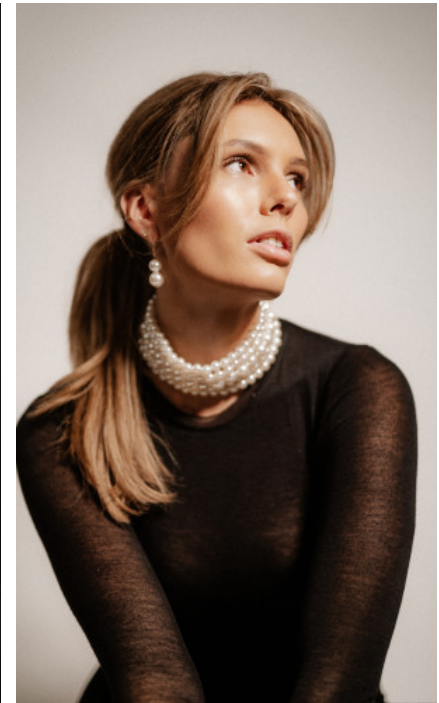

The models

LANGUAGE SKILLS

German · native
English · fluently
French · basic knowledge

CURRENT OCCUPATION

Dual student

FAIR EXPERIENCE

I am a very open-minded and positive person with a strong passion for sports. In addition to regular workouts at the gym, I am active in cheerleading, which requires teamwork, body control, and expres...

EDUCATION

A-levels

MELISSA G. - #42964

KREUZSTR. 34 · 33602 BIELEFELD · GERMANY · +49 521 3373 2910

WWW.THE-MODELS.DE · INFO@THE-MODELS.DE

HEIGHT · 168CM
SIZE · 36

SHOES · 38 EU
B/W/H · 82/71/86

YEAR OF BIRTH · 2002
HAIR · DARK BLOND