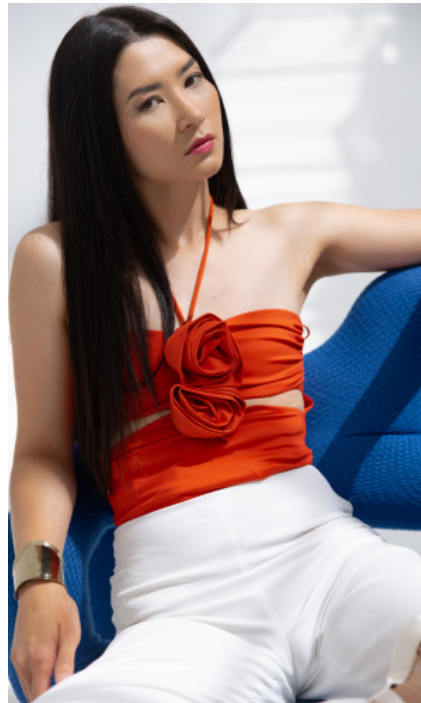

EDUCATION

Bank clerk & IT programming

TEMMY B. - #4251

KREUZSTR. 34 · 33602 BIELEFELD · GERMANY · +49 521 3373 2910

WWW.THE-MODELS.DE · INFO@THE-MODELS.DE

HEIGHT · 175CM
SIZE · 34/36

SHOES · 39 EU
B/W/H · 80/62/91

YEAR OF BIRTH · 1990
HAIR · DARK BROWN