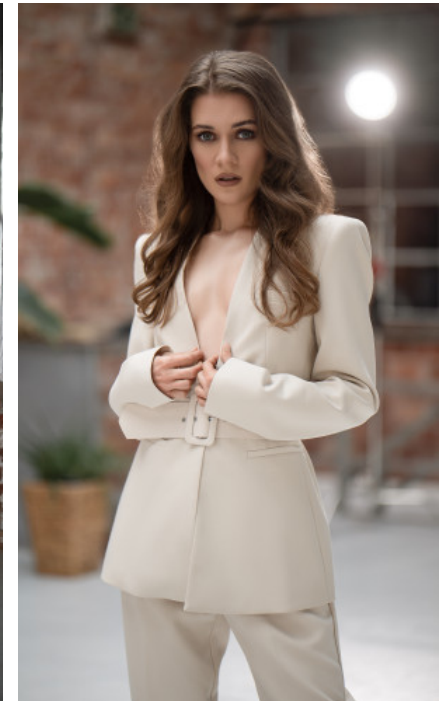

EDUCATION

Specialist for media and information services

ISABELLE S. - #37456

KREUZSTR. 34 · 33602 BIELEFELD · GERMANY · +49 521 3373 2910

WWW.THE-MODELS.DE · INFO@THE-MODELS.DE

HEIGHT · 165CM
SIZE · 34/36

SHOES · 37 EU
B/W/H · 78/63/92

YEAR OF BIRTH · 1988
HAIR · DARK BLOND