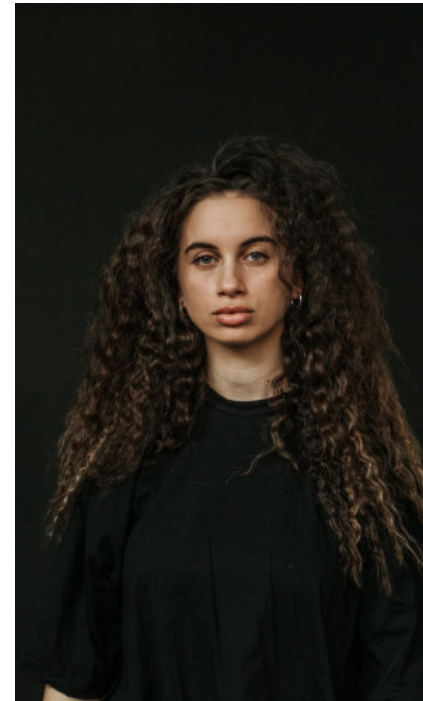

EDUCATION

Design assistant

HACER NUR Ö. - #36249

KREUZSTR. 34 · 33602 BIELEFELD · GERMANY · +49 521 3373 2910

WWW.THE-MODELS.DE · INFO@THE-MODELS.DE

HEIGHT · 175CM
SIZE · 36/38

SHOES · 42 EU
B/W/H · 92/65/93

YEAR OF BIRTH · 1998
HAIR · DARK BROWN