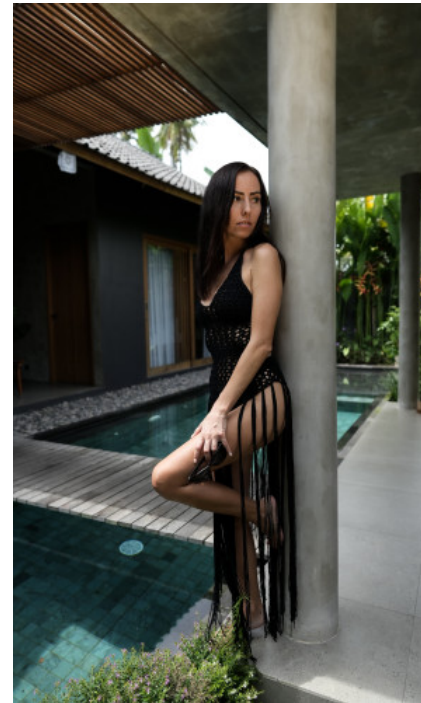

EDUCATION

Real estate agent / Beautician

ANNE-KATHRIN S. - #35681

KREUZSTR. 34 · 33602 BIELEFELD · GERMANY · +49 521 3373 2910

WWW.THE-MODELS.DE · INFO@THE-MODELS.DE

HEIGHT · 157CM
SIZE · 34

SHOES · 36 EU
B/W/H · 75/63/83

YEAR OF BIRTH · 1994
HAIR · BLACK