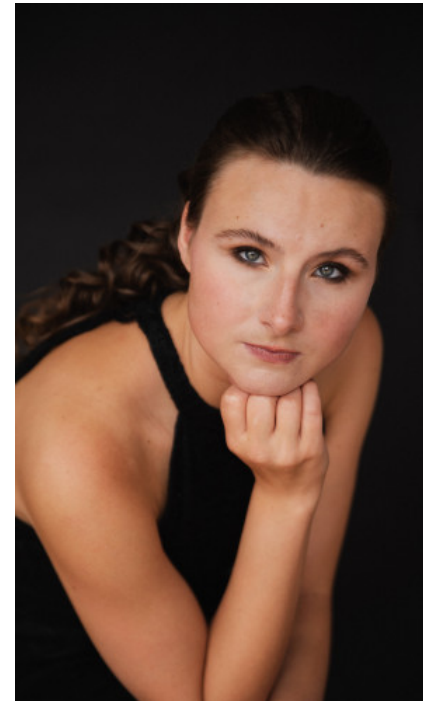

The models

LANGUAGE SKILLS

German · native
English · fluently
French · basic knowledge

CURRENT OCCUPATION

Freelance actress

FAIR EXPERIENCE

I completed my acting training in 2020. From the very beginning we stood on the theater stages and fought and danced in the summer months on the open air stages on the beautiful island of Usedom. I no...

EDUCATION

Schauspielausbildung

SOPHIE S. - #34790

KREUZSTR. 34 · 33602 BIELEFELD · GERMANY · +49 521 3373 2910

WWW.THE-MODELS.DE · INFO@THE-MODELS.DE

HEIGHT · 170CM
SIZE · 38

SHOES · 40 EU
B/W/H · 94/71/97

YEAR OF BIRTH · 1994
HAIR · RED