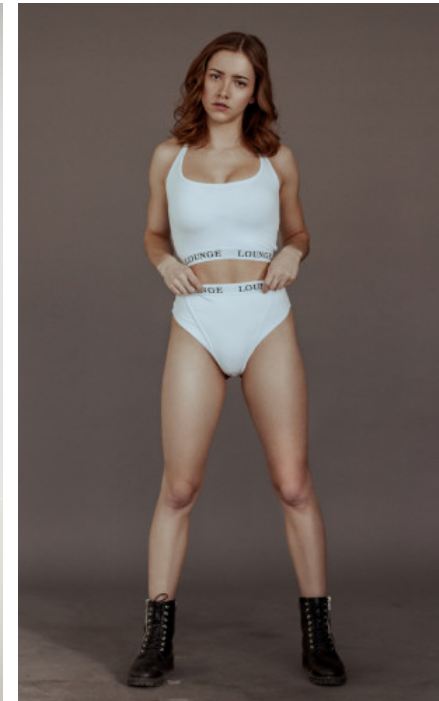

The models

LANGUAGE SKILLS

German · native
English · fluently
French · basic knowledge

CURRENT OCCUPATION

Innovation management

FAIR EXPERIENCE

I do not have any experience in the hostess sector yet, but I am looking forward to future enquiries and think that I would fit in very well with my naturalness, authenticity and open-minded nature.

EDUCATION

A-levels

LEONIE W. - #30360

KREUZSTR. 34 · 33602 BIELEFELD · GERMANY · +49 521 3373 2910

WWW.THE-MODELS.DE · INFO@THE-MODELS.DE

HEIGHT · 167CM
SIZE · 36

SHOES · 38 EU
B/W/H · 93/62/92

YEAR OF BIRTH · 2001
HAIR · DARK BLOND