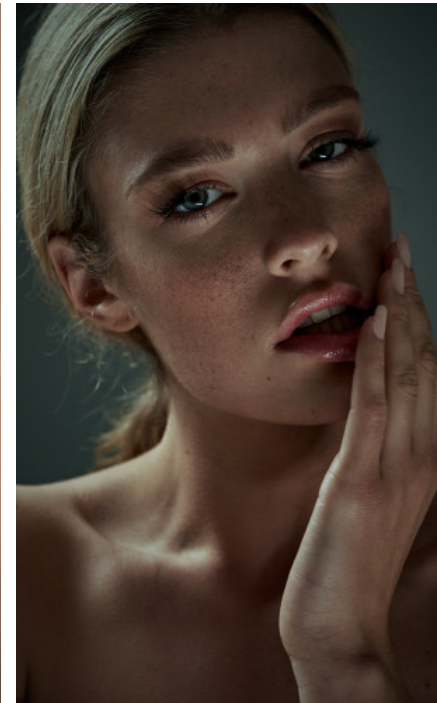

EDUCATION

Project Manager/Social Media

MAILIN G. - #29602

KREUZSTR. 34 · 33602 BIELEFELD · GERMANY · +49 521 3373 2910

WWW.THE-MODELS.DE · INFO@THE-MODELS.DE

HEIGHT · 174CM
SIZE · 34/36

SHOES · 40 EU
B/W/H · 85/64/96

YEAR OF BIRTH · 2000
HAIR · BLOND