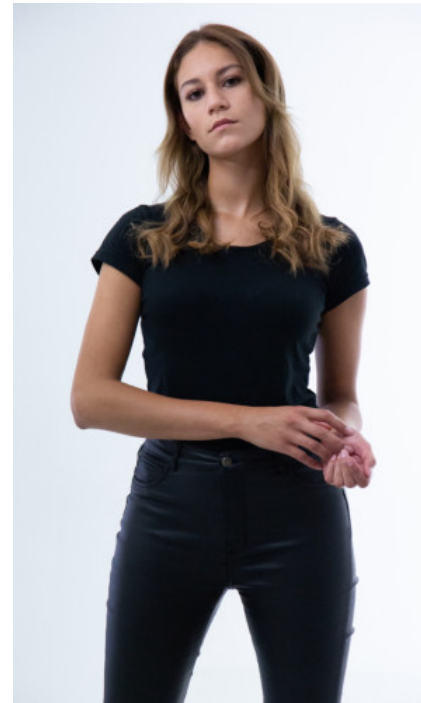

The models

LANGUAGE SKILLS

German · native
English · native
Spanish · native

CURRENT OCCUPATION

Full-time: Employed - Part-time: Self-employed model and hostess

FAIR EXPERIENCE

I have already gained some experience as a hostess, such as for Hendricks Gin in Munich and for Alpine, Motorworld in Munich. I grew up multilingual and therefore have good language skills. I am very...

EDUCATION

A-levels

DANIELA P. - #29419

KREUZSTR. 34 · 33602 BIELEFELD · GERMANY · +49 521 3373 2910

WWW.THE-MODELS.DE · INFO@THE-MODELS.DE

HEIGHT · 178CM
SIZE · 36

SHOES · 40 EU
B/W/H · 93/63/94

YEAR OF BIRTH · 1996
HAIR · BROWN