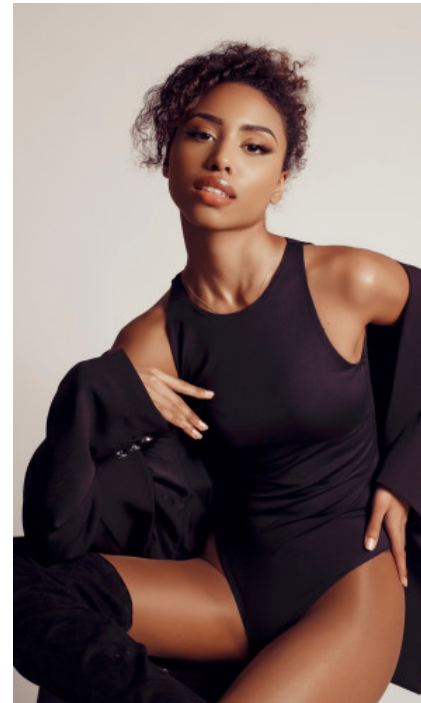

EDUCATION

A-levels

MARIA SAMIRA P. - #24569

KREUZSTR. 34 · 33602 BIELEFELD · GERMANY · +49 521 3373 2910

WWW.THE-MODELS.DE · INFO@THE-MODELS.DE

HEIGHT · 168CM
SIZE · 32/34

SHOES · 39 EU
B/W/H · 75/59/88

YEAR OF BIRTH · 1997
HAIR · BLOND