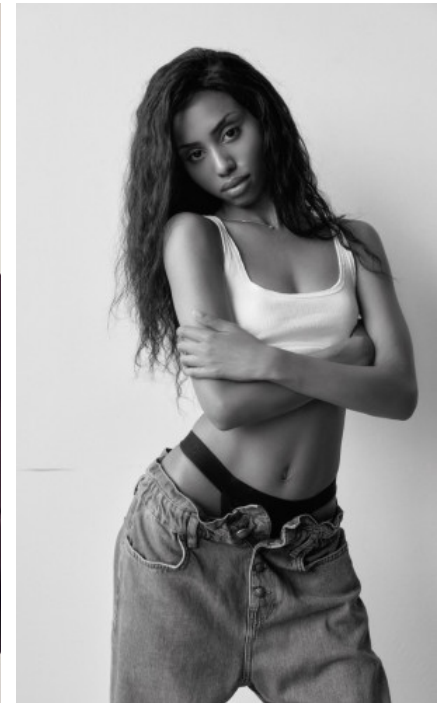

The models

LANGUAGE SKILLS

German · native
English · native
Greek · basic knowledge

CURRENT OCCUPATION

Bachelor student

FAIR EXPERIENCE

I have been working regularly as a hostess for various events since 2014. From 2016-2018 I worked regularly as a VIP hostess for Eintracht Frankfurt. Among other things, I also worked as a hostess at...

EDUCATION

A-levels

MARIA SAMIRA P. - #24569

KREUZSTR. 34 · 33602 BIELEFELD · GERMANY · +49 521 3373 2910

WWW.THE-MODELS.DE · INFO@THE-MODELS.DE

HEIGHT · 168CM
SIZE · 32/34

SHOES · 39 EU
B/W/H · 75/59/88

YEAR OF BIRTH · 1997
HAIR · BLOND