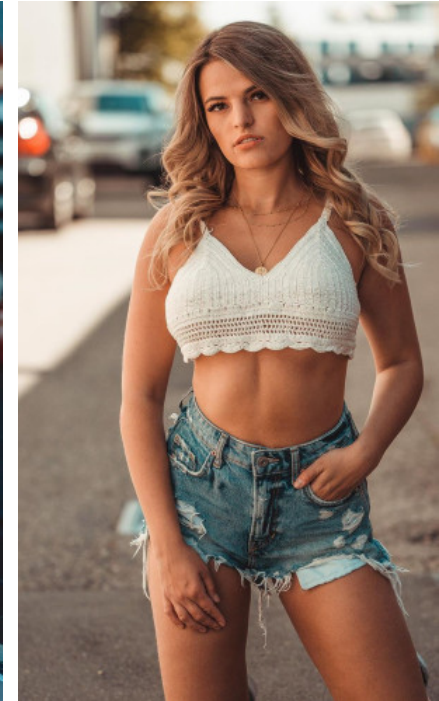

EDUCATION

Study

SOPHIA S. - #19909

KREUZSTR. 34 · 33602 BIELEFELD · GERMANY · +49 521 3373 2910

WWW.THE-MODELS.DE · INFO@THE-MODELS.DE

HEIGHT · 162CM
SIZE · 36

SHOES · 37 EU
B/W/H · 89/70/89

YEAR OF BIRTH · 1998
HAIR · DARK BLOND