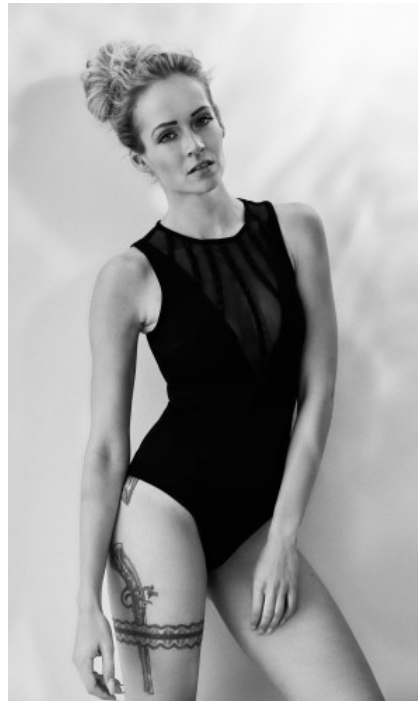

EDUCATION

Diplomverwaltungswirtin

MICHELLE S. - #1388

KREUZSTR. 34 · 33602 BIELEFELD · GERMANY · +49 521 3373 2910

WWW.THE-MODELS.DE · INFO@THE-MODELS.DE

HEIGHT · 170CM
SIZE · 32/34

SHOES · 38 EU
B/W/H · 84/60/87

YEAR OF BIRTH · 1990
HAIR · BLOND