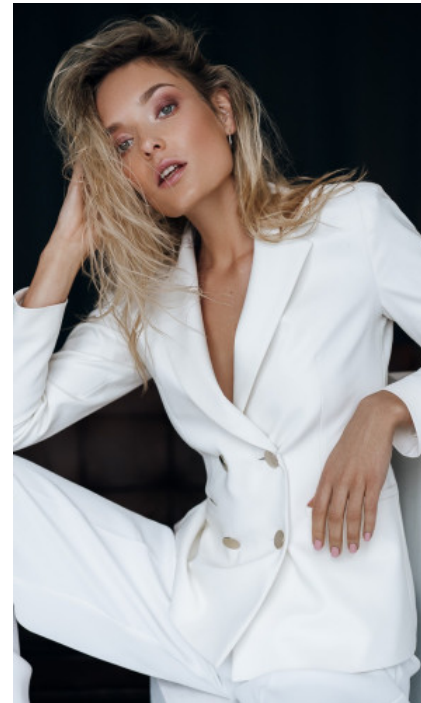

EDUCATION

A-levels, Bachelor of Science

ALENA K. - #13714

KREUZSTR. 34 · 33602 BIELEFELD · GERMANY · +49 521 3373 2910

WWW.THE-MODELS.DE · INFO@THE-MODELS.DE

HEIGHT · 175CM
SIZE · 34/36

SHOES · 37 EU
B/W/H · 88/61/88

YEAR OF BIRTH · 1997
HAIR · BLOND