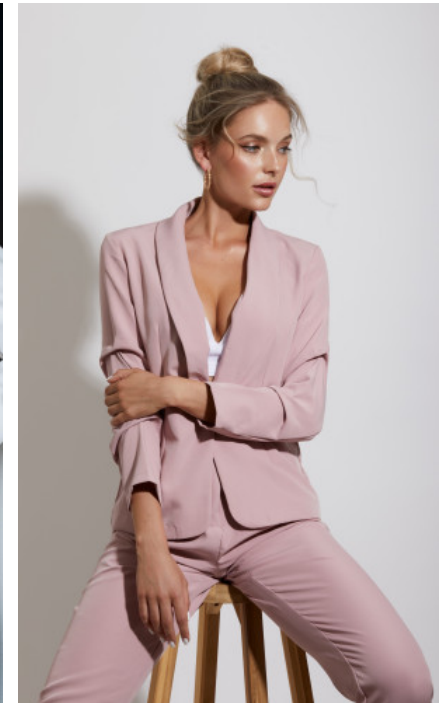

EDUCATION

A-levels, Bachelor of Science

ALENA K. - #13714

KREUZSTR. 34 · 33602 BIELEFELD · GERMANY · +49 521 3373 2910

WWW.THE-MODELS.DE · INFO@THE-MODELS.DE

HEIGHT · 175CM
SIZE · 34/36

SHOES · 37 EU
B/W/H · 88/61/88

YEAR OF BIRTH · 1997
HAIR · BLOND