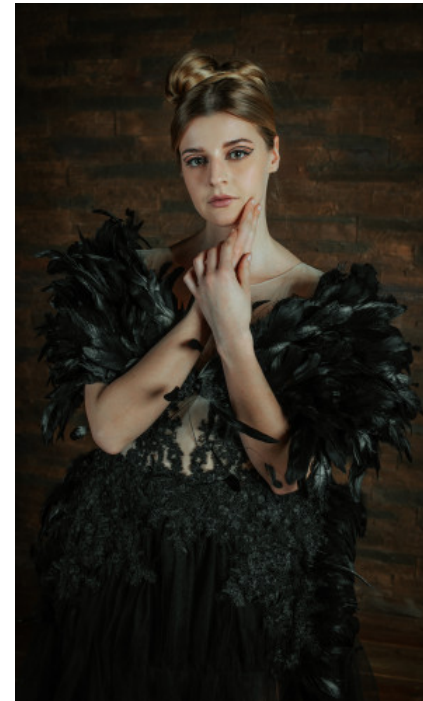

EDUCATION

Anaesthesia technical assistant, paramedic

BELINDA W. - #13705

KREUZSTR. 34 · 33602 BIELEFELD · GERMANY · +49 521 3373 2910

WWW.THE-MODELS.DE · INFO@THE-MODELS.DE

HEIGHT · 176CM
SIZE · 38

SHOES · 40 EU
B/W/H · 84/63/97

YEAR OF BIRTH · 1995
HAIR · DARK BLOND