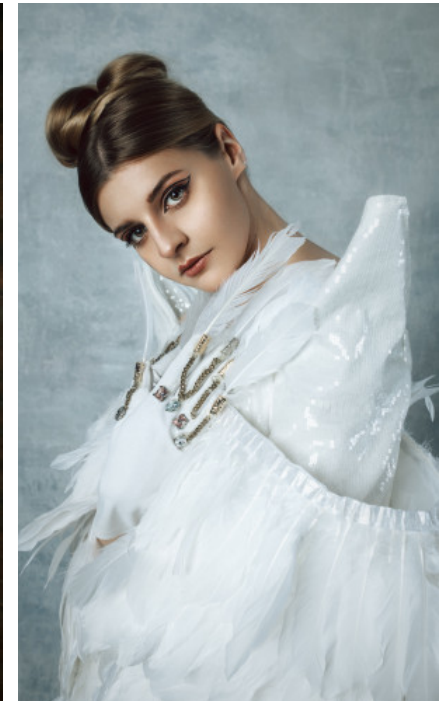

EDUCATION

Anaesthesia technical assistant, paramedic

BELINDA W. - #13705

KREUZSTR. 34 · 33602 BIELEFELD · GERMANY · +49 521 3373 2910

WWW.THE-MODELS.DE · INFO@THE-MODELS.DE

HEIGHT · 176CM
SIZE · 38

SHOES · 40 EU
B/W/H · 84/63/97

YEAR OF BIRTH · 1995
HAIR · DARK BLOND