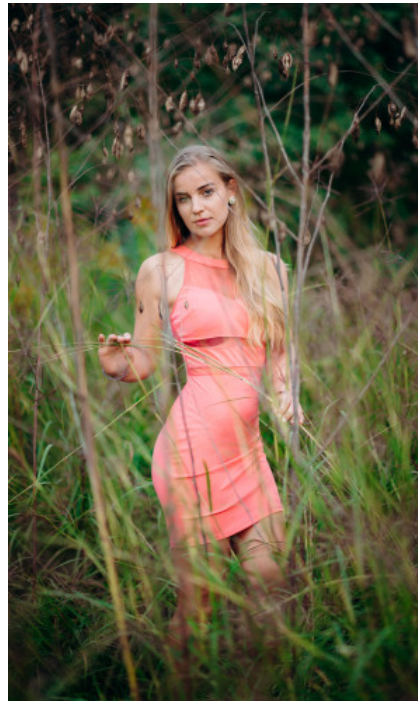

EDUCATION

Teaching degree for English and theology

SARAH G. - #13032

KREUZSTR. 34 · 33602 BIELEFELD · GERMANY · +49 521 3373 2910

WWW.THE-MODELS.DE · INFO@THE-MODELS.DE

HEIGHT · 163CM
SIZE · 34

SHOES · 37 EU
B/W/H · 82/60/85

YEAR OF BIRTH · 1995
HAIR · BLOND