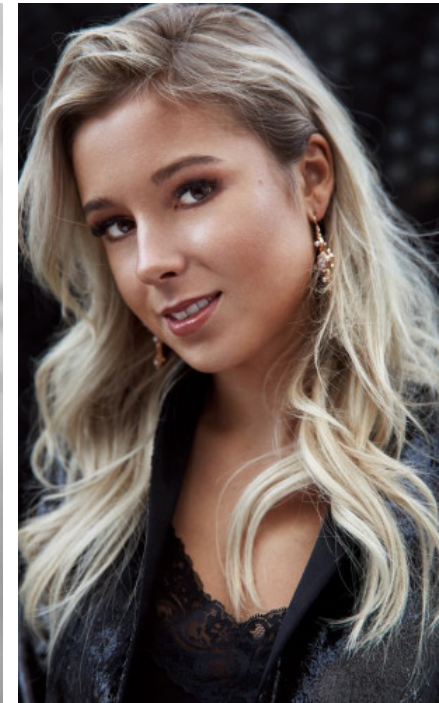

EDUCATION

Electronics technician for automation technology

SARAH W. - #12205

KREUZSTR. 34 · 33602 BIELEFELD · GERMANY · +49 521 3373 2910

WWW.THE-MODELS.DE · INFO@THE-MODELS.DE

HEIGHT · 179CM
SIZE · 34/36

SHOES · 41 EU
B/W/H · 88/64/92

YEAR OF BIRTH · 1995
HAIR · BLOND